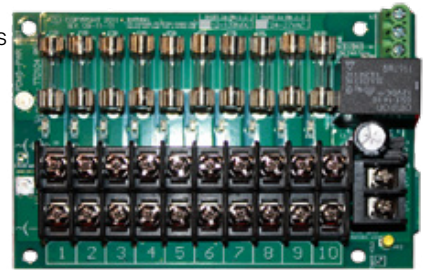

CABLE FIG 8 24/020 100M

CLICK
FOR
PRICES

S3291A

CAT6 CABLE 305M BOX
BLUE

CLICK
FOR
PRICES

S1487A

POWER DISTRIBUTION
MODULE 10 WAY 1A FUSES

CLICK
FOR
PRICES