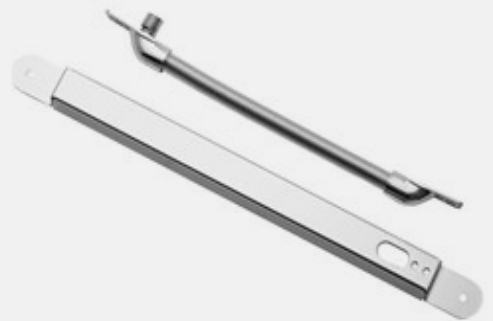

S1224A

LOCKWOOD DWM300
H/D CABLE TRANSFER
300MM

CLICK
FOR
PRICES

S4528

300MM POWER
TRANSFER LEAD
WITH COVER

CLICK
FOR
PRICES

S3367A

ECO RANGE POWER
SUPPLY 13.5VDC 2.5A